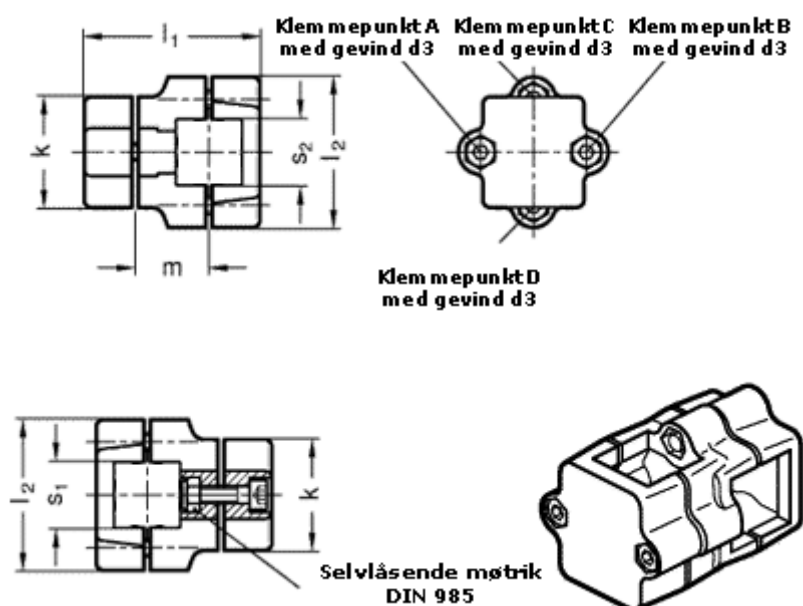

Article number: 20134V40V40602BL
Description: E+G Two-way Connector
GN134-V40-V40-60-2-BL

Measures

Adjustable clamp lever = GN 911-M 8-55 have to be ordred separately

d3	= M 8
k	= 60
l1	= 109.0
l2	= 79
m	= 50.0
s1	= 40
s2	= 40